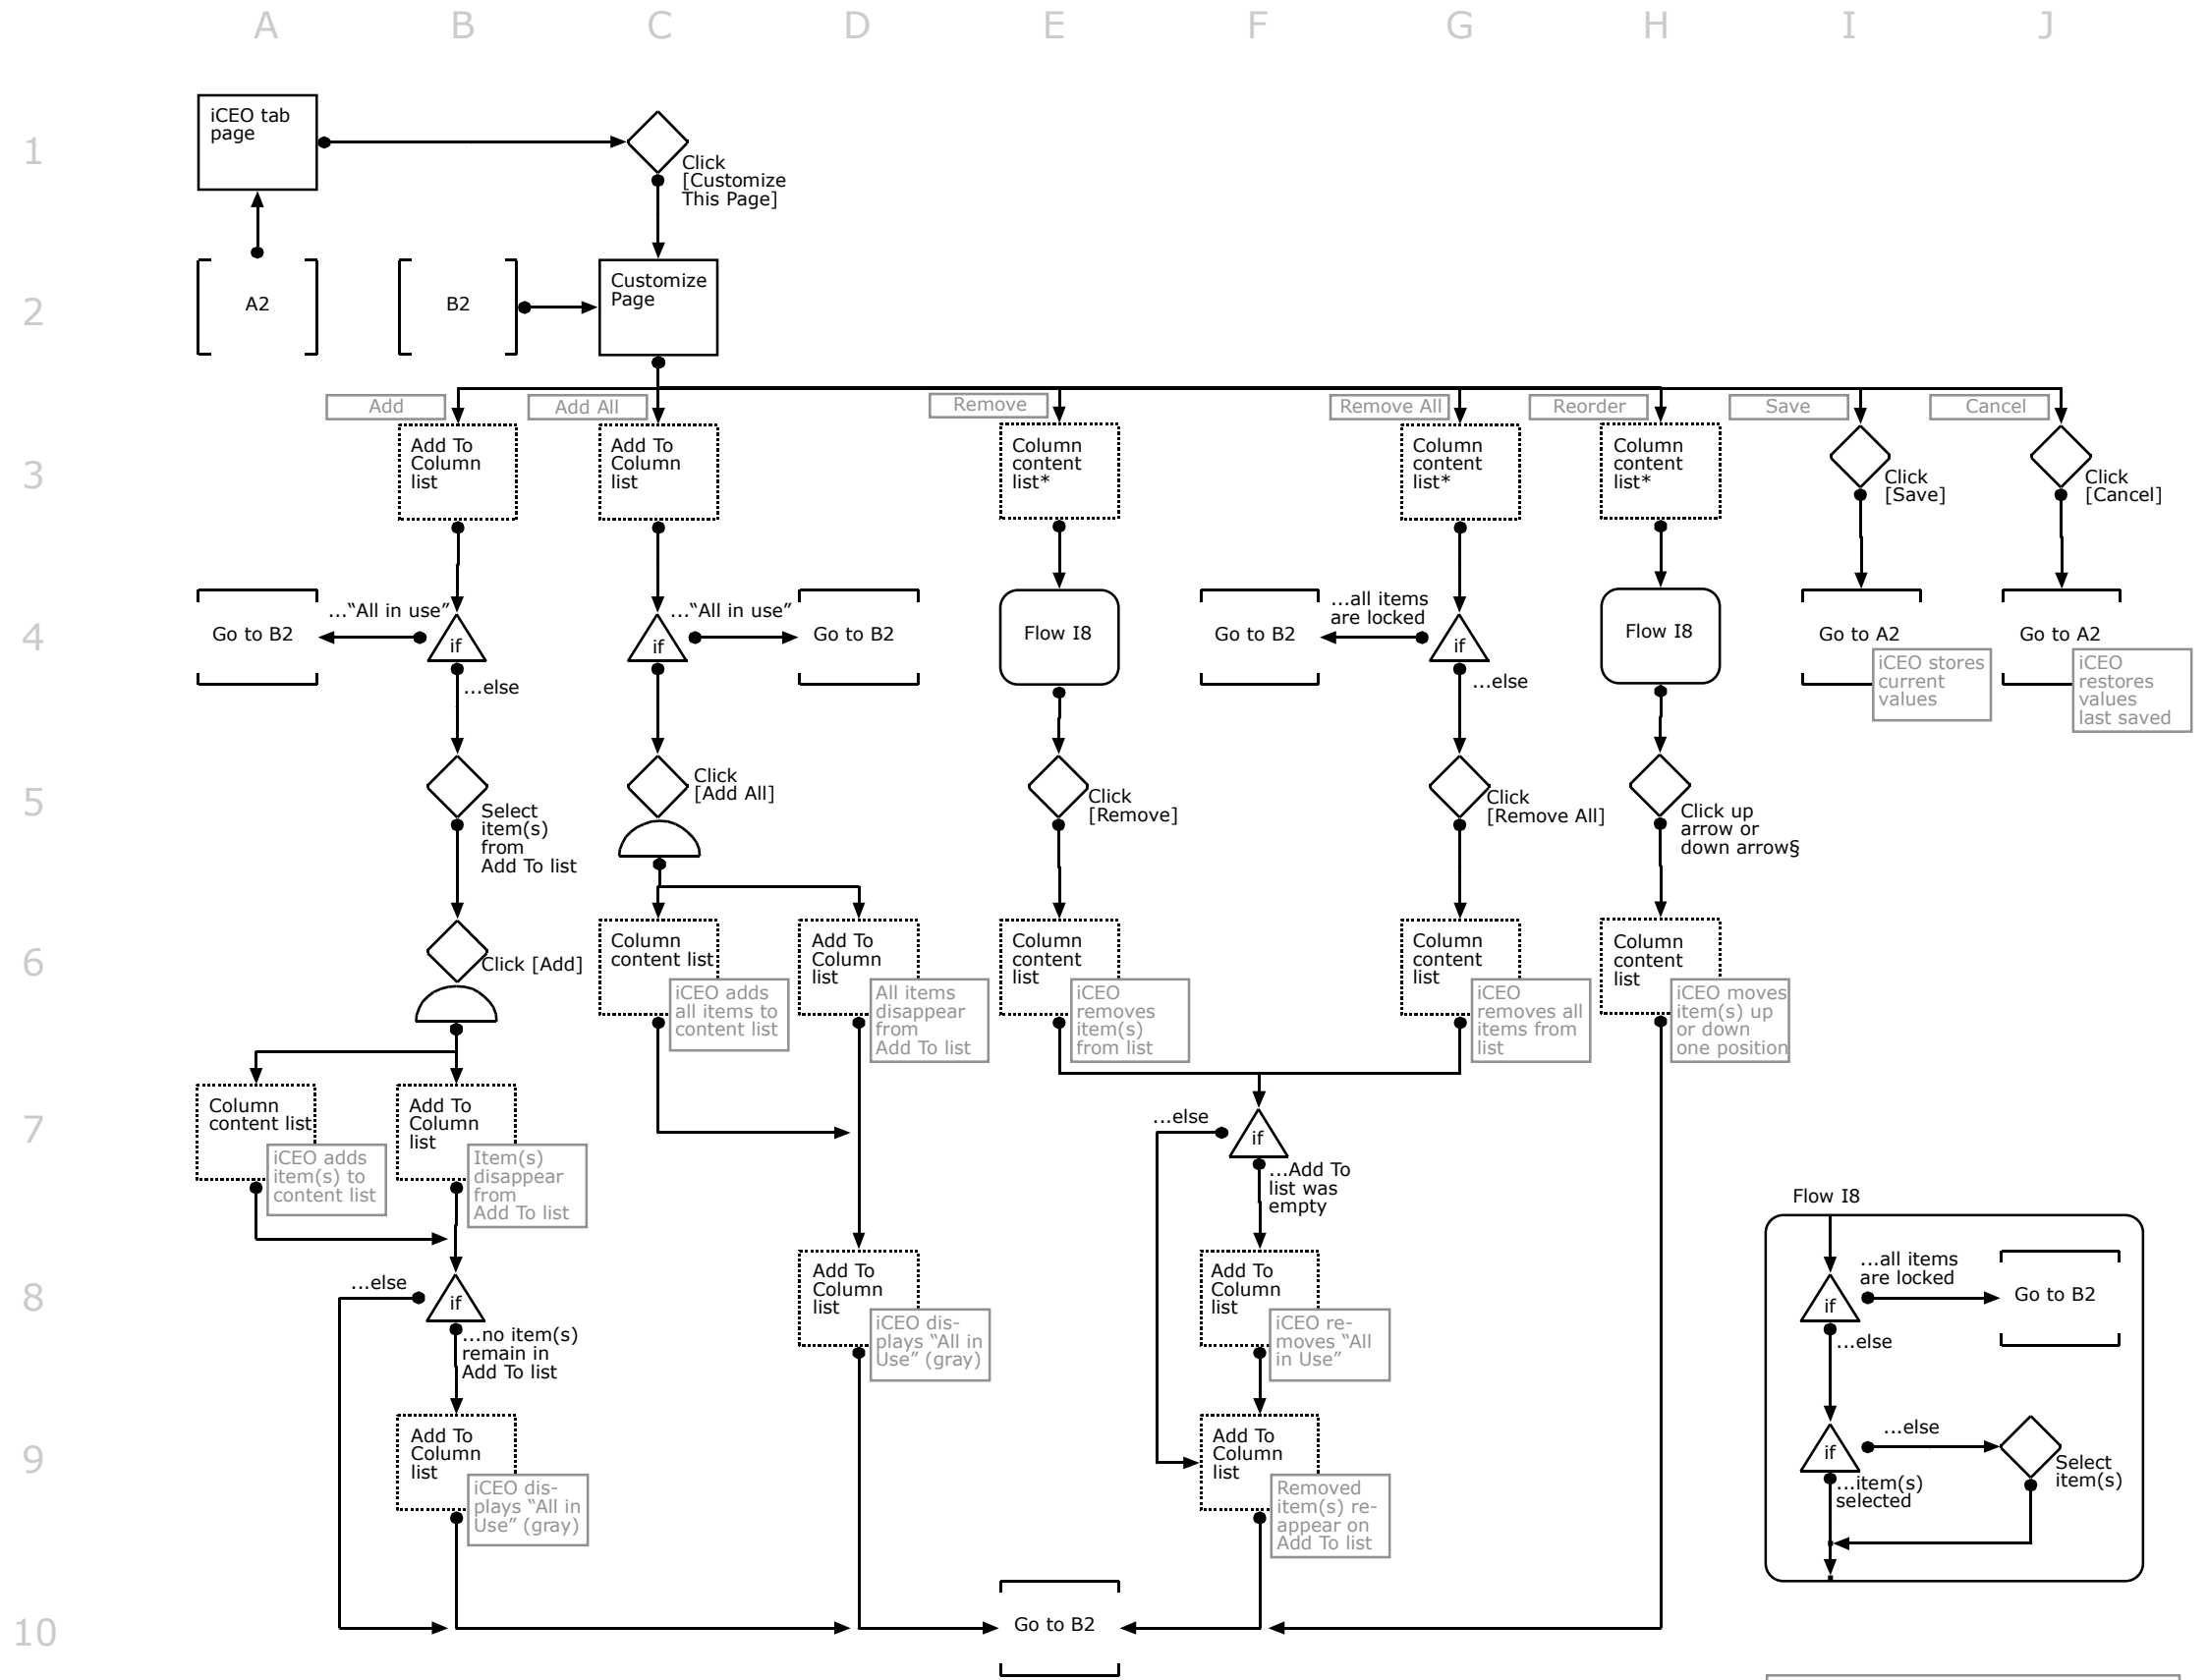

Proprietary & Confidential

Wells Fargo - iCEO 3.0 Customize Page

Created: 11 February 2004
Updated: 4 March 2004

Map Key

- Browser Window
- Page Element
- User Action

Coordinates Key

Map # Mockup

C2 01wf_customize_page.png

* Locked items are gray and can't be removed or moved up or down.
§ An item can't be moved above a locked item.